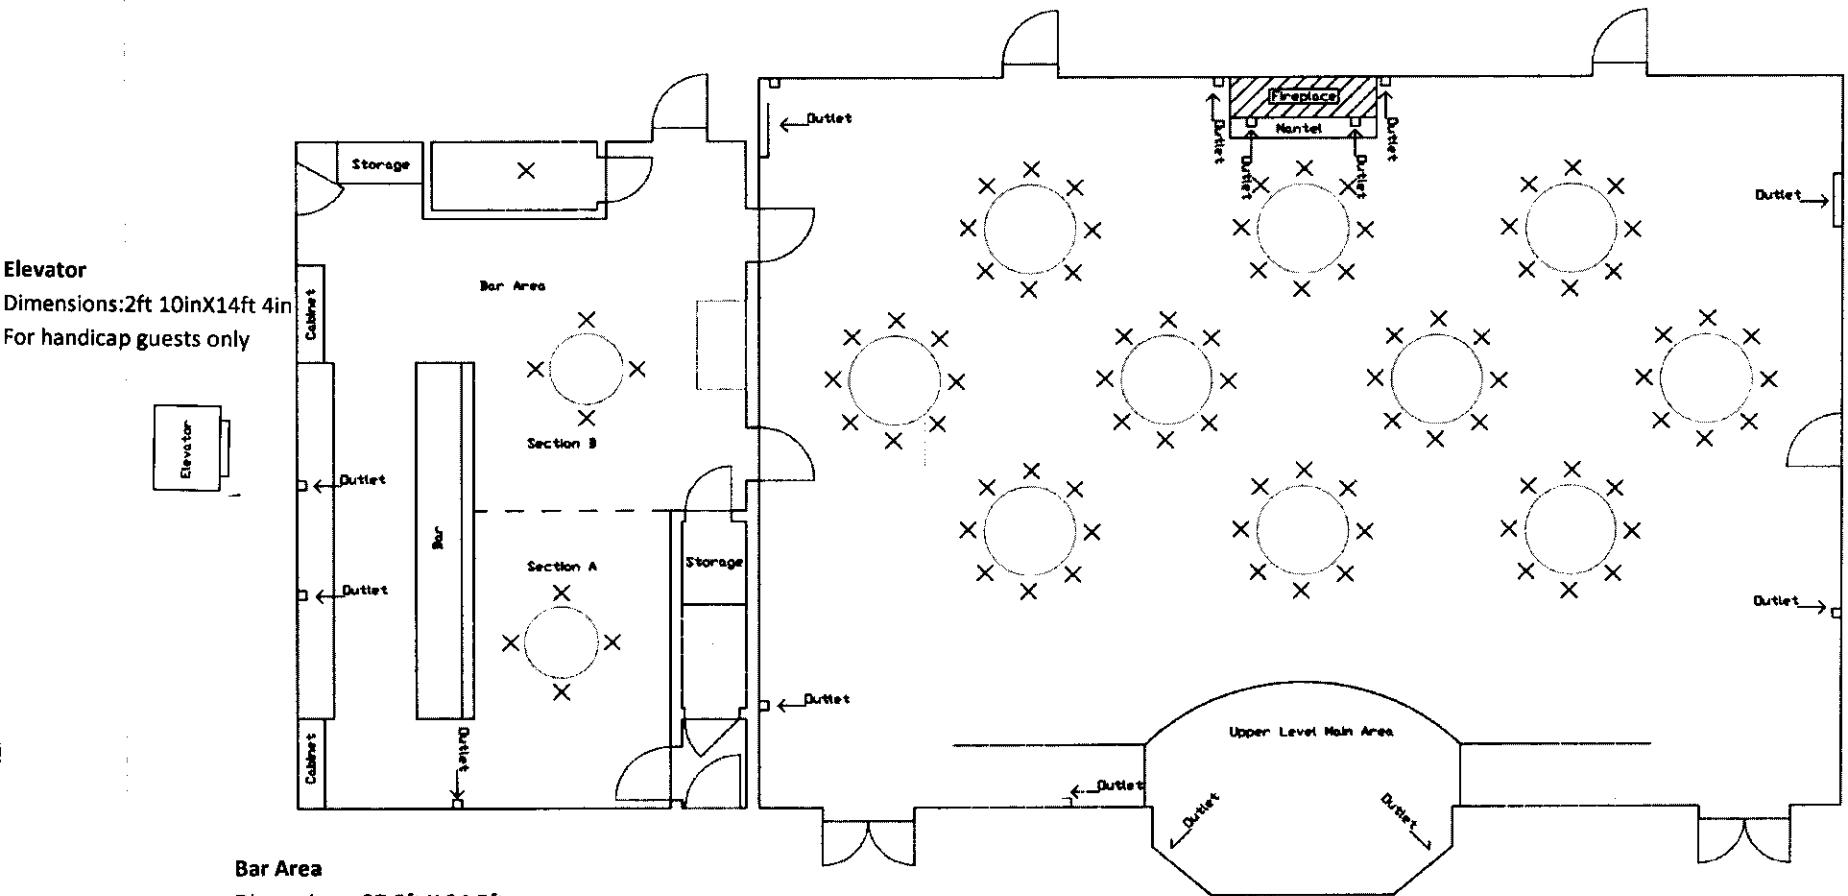

# Elmer T. Lee Clubhouse Upper Level

### Bar Area

- Dimensions: 37.5ft X 24.5ft
- Tables: 2 – 4ft in diameter with 4 chairs each and 1 – 32in X 5ft
- Area in front of Bar: Section A – 16.7ft X 11.4ft  
Section B – 16.5ft X 15.5ft

### Upper Level Main Area

- Dimensions: 59ft X 41ft
- Tables: 18 – 5ft in diameter
- Chairs: 150 wooden folding
- Stage Dimensions: 12ft X 17ft
- Projector and Screen available
- Mantel Dimensions: 8ft X 3.5ft